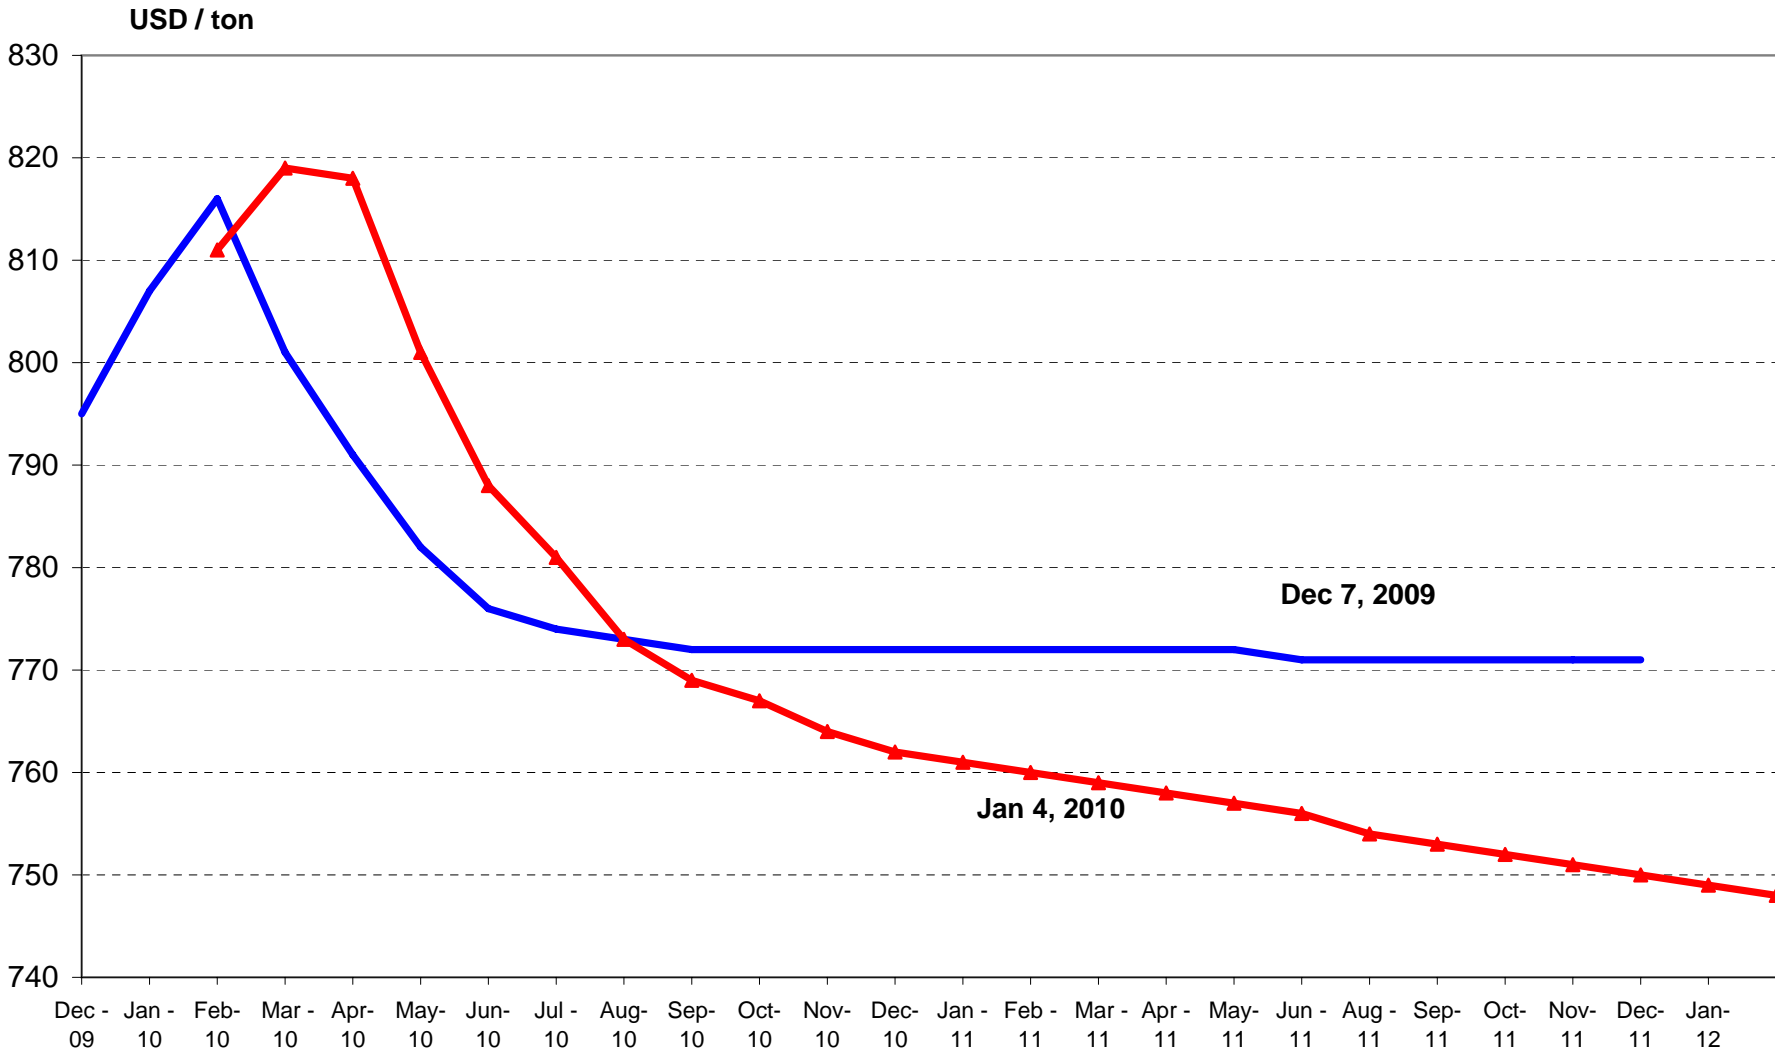

CME Wood Pulp Futures (PIX NBSK European Index) Based

Source: CME