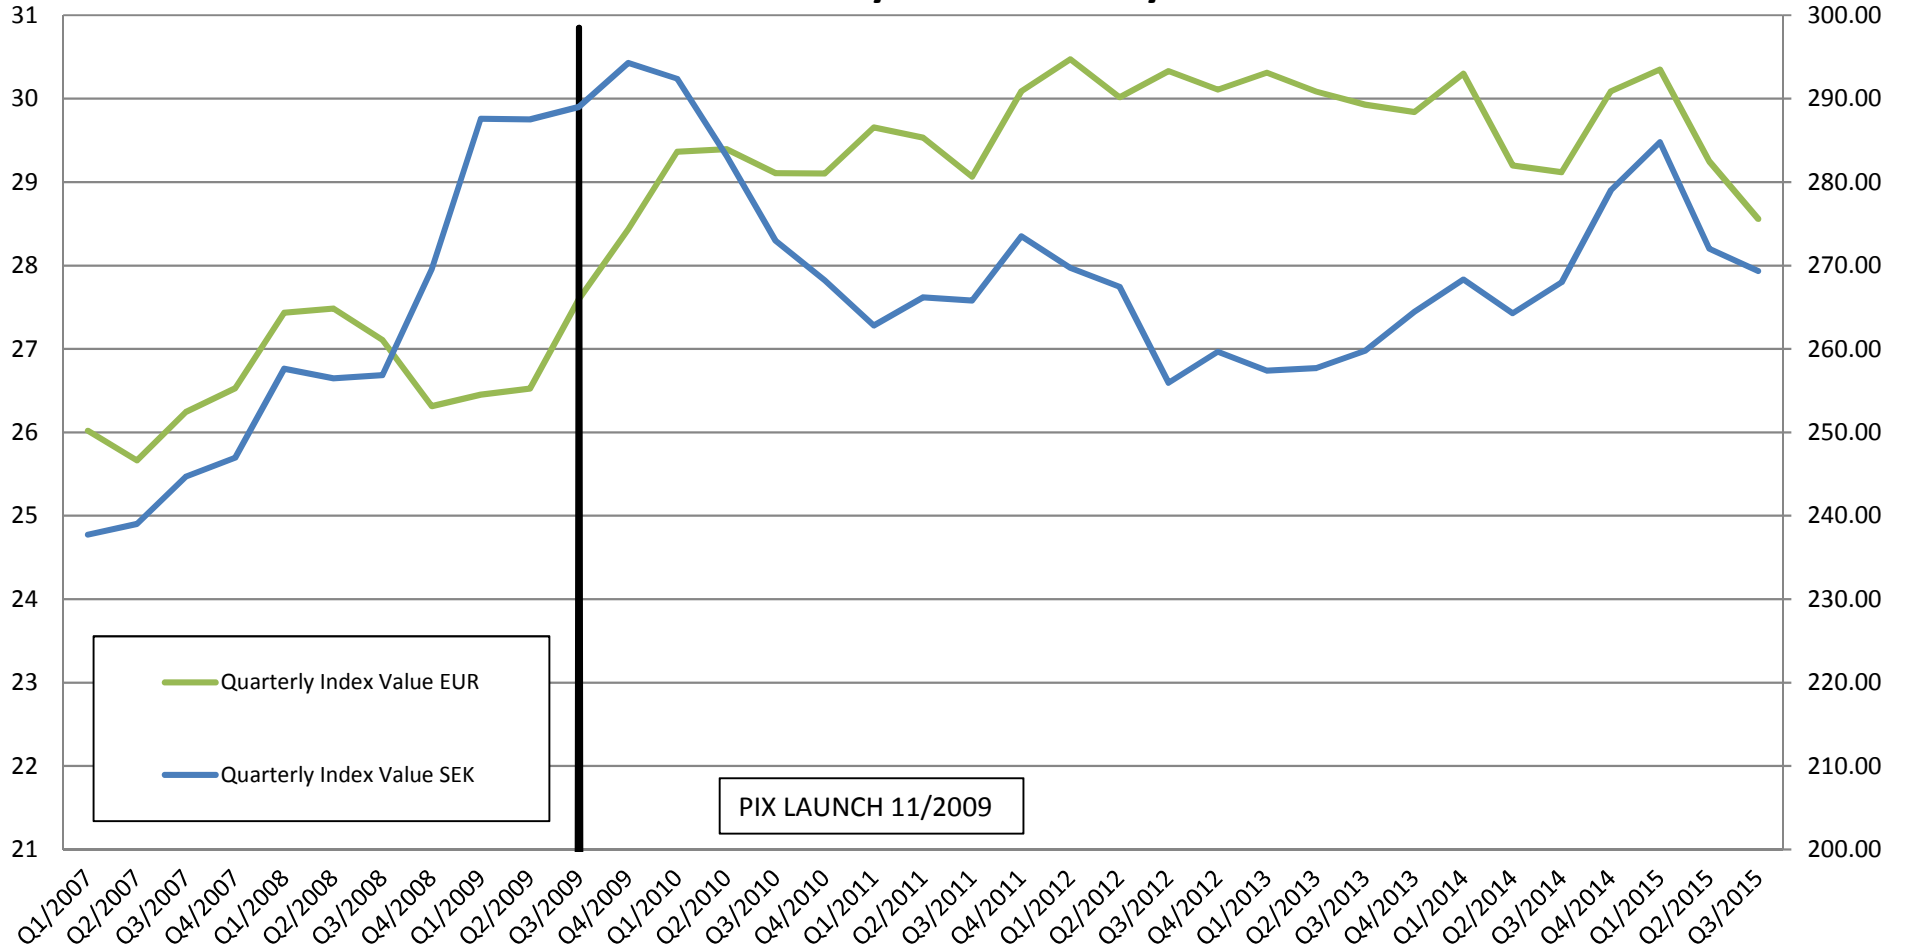

Pix Indexes Pellet Nordic*, CIF Quarterly Index History

EUR/MWh

SEK/MWh

Monthly data is available through subscription.
 More information:
 Please contact FOEX
www.foex.fi/contact-information

By **FOEX Indexes Ltd**